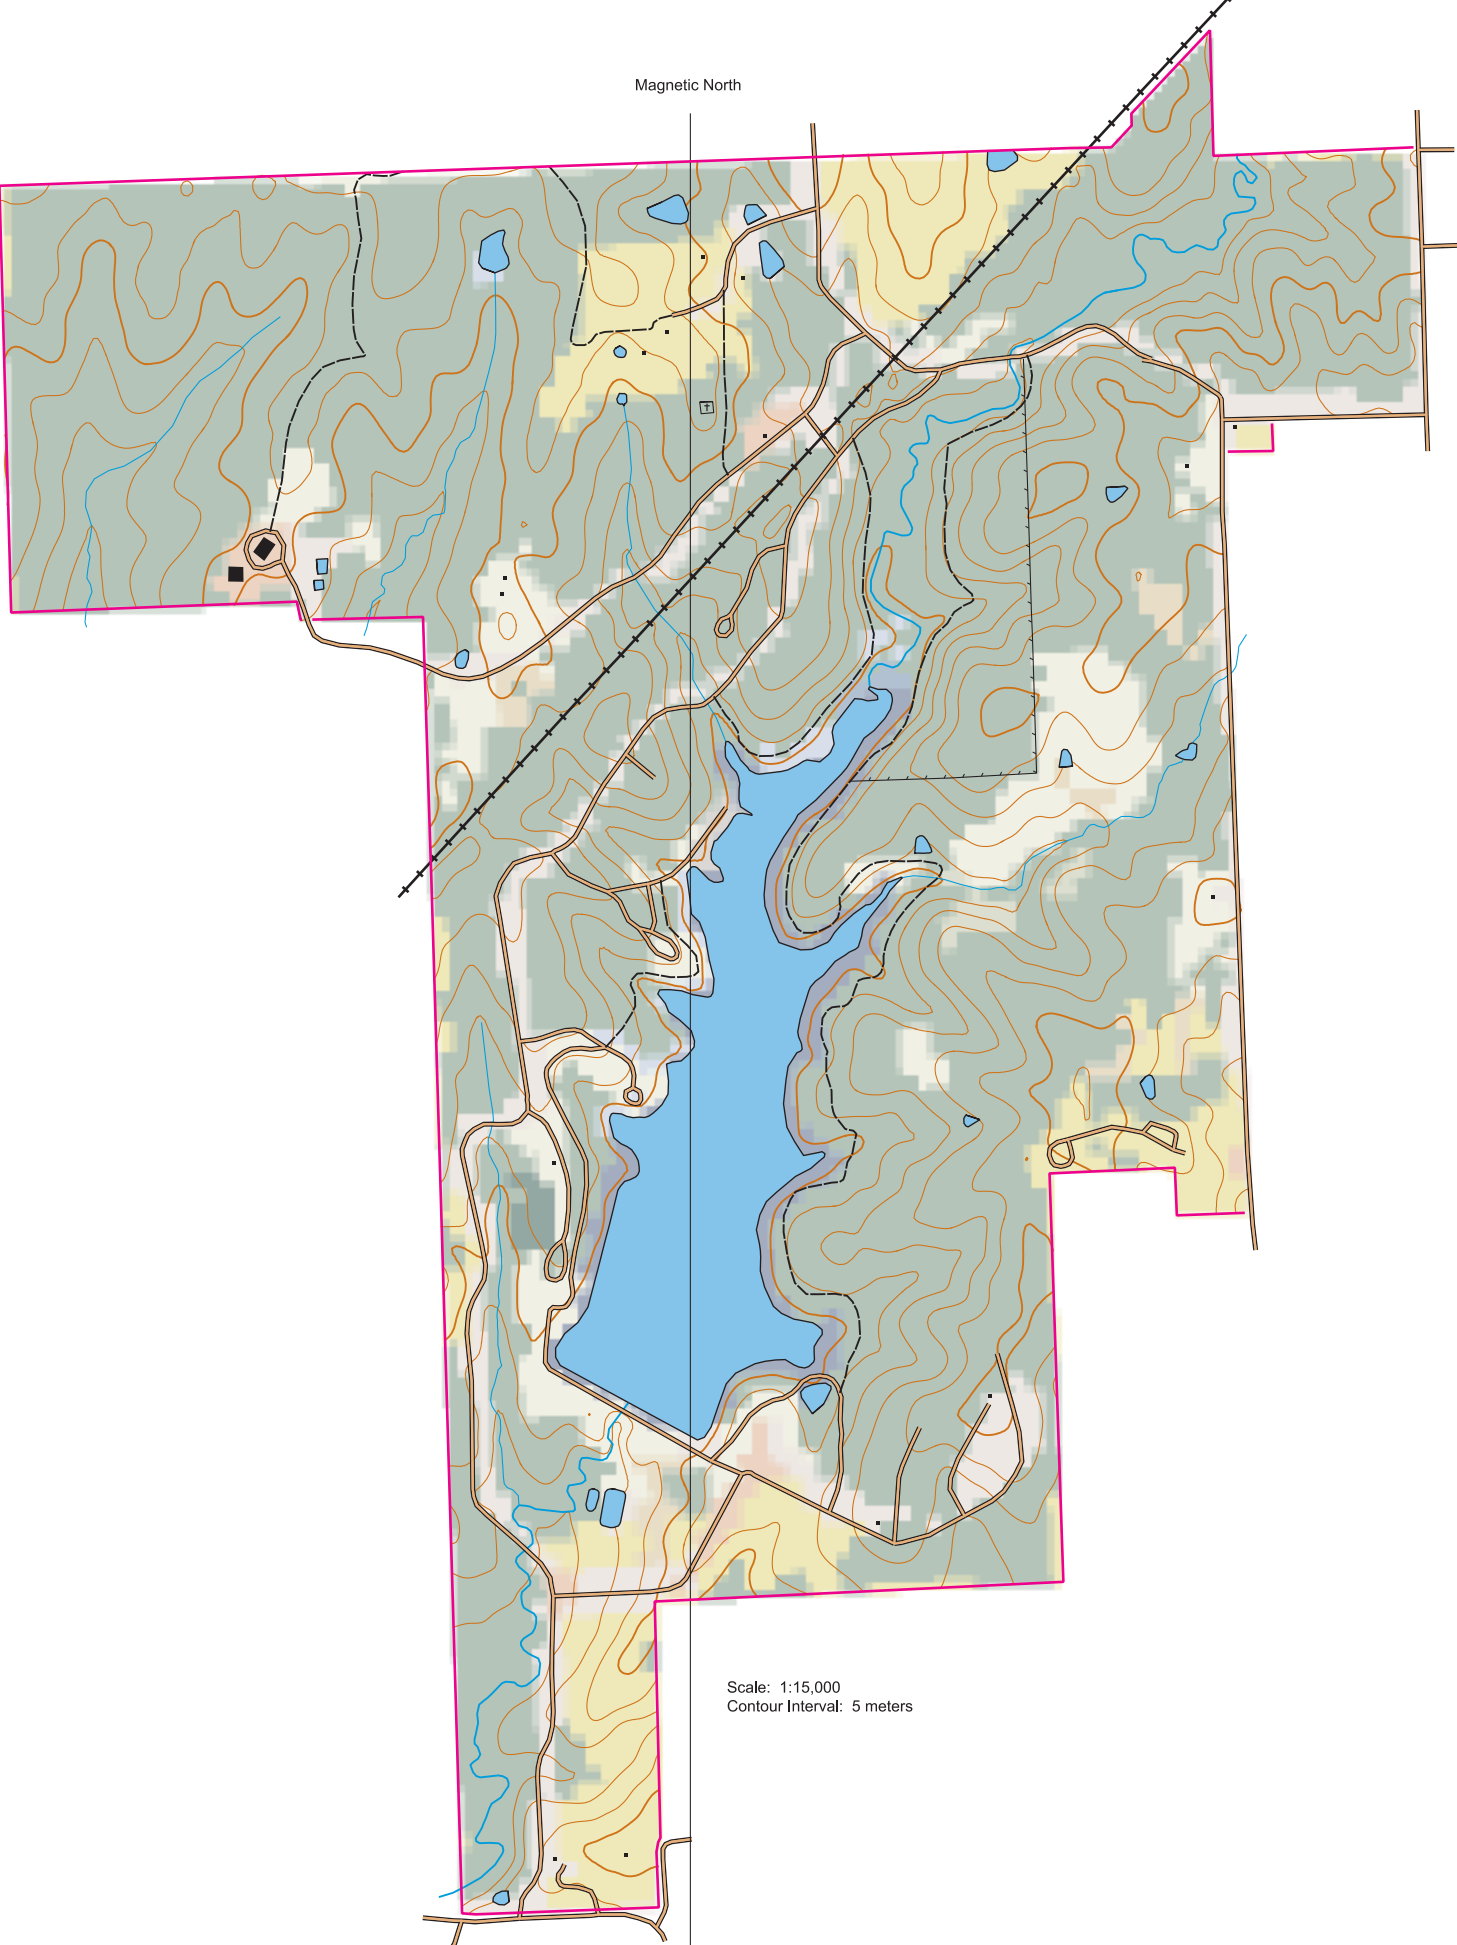

Magnetic North

Scale: 1:15,000  
Contour Interval: 5 meters